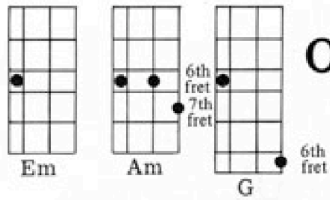

O Come, O Come Immanuel

by [Bud](#) & [Donna Ford](#)

O COME, O COME IMMANUEL

Aeolian Mode

Em Am Em

O Come, O Come, Im - man - u - el, And

0	0	0	0	0	0	0	0	0	0
0	0	3	3	3	3	3	3	3	3
1	3	5	5	5	4	6	5	4	3

G Am Em Am

ran - som cap - tive Is - ra - el, That mourns in lone - ly

0	0	0	0	0	1	0	0	0	0	0	0	0	1
3	0	0	0	3	0	0	0	0	3	3	0	0	0
5	3	1	3	4	2	1	0	1	4	4	1	1	2

G Em G Am G Am Em

ex - ile here Un - til the Son of God ap - pears.

0	1	0	0	0	0	0	0	0	0	0	0	0	0
0	0	0	0	0	3	3	3	3	3	3	3	3	0
3	2	1	0	3	4	5	5	5	4	6	5	4	3

Refrain: G Em Am Em

Re - joice! Re - joice! Im - man - u -

8	8	0	0	0	0	0	0	0
0	0	3	3	3	3	3	3	3
7	7	5	5	5	4	6	5	4

G Am G Em G Am Em

el Shall come to thee O Is - ra - el.

0	0	0	0	0	0	1	0	0	0
0	3	0	0	0	0	3	0	0	0
3	4	3	3	1	3	4	2	1	0